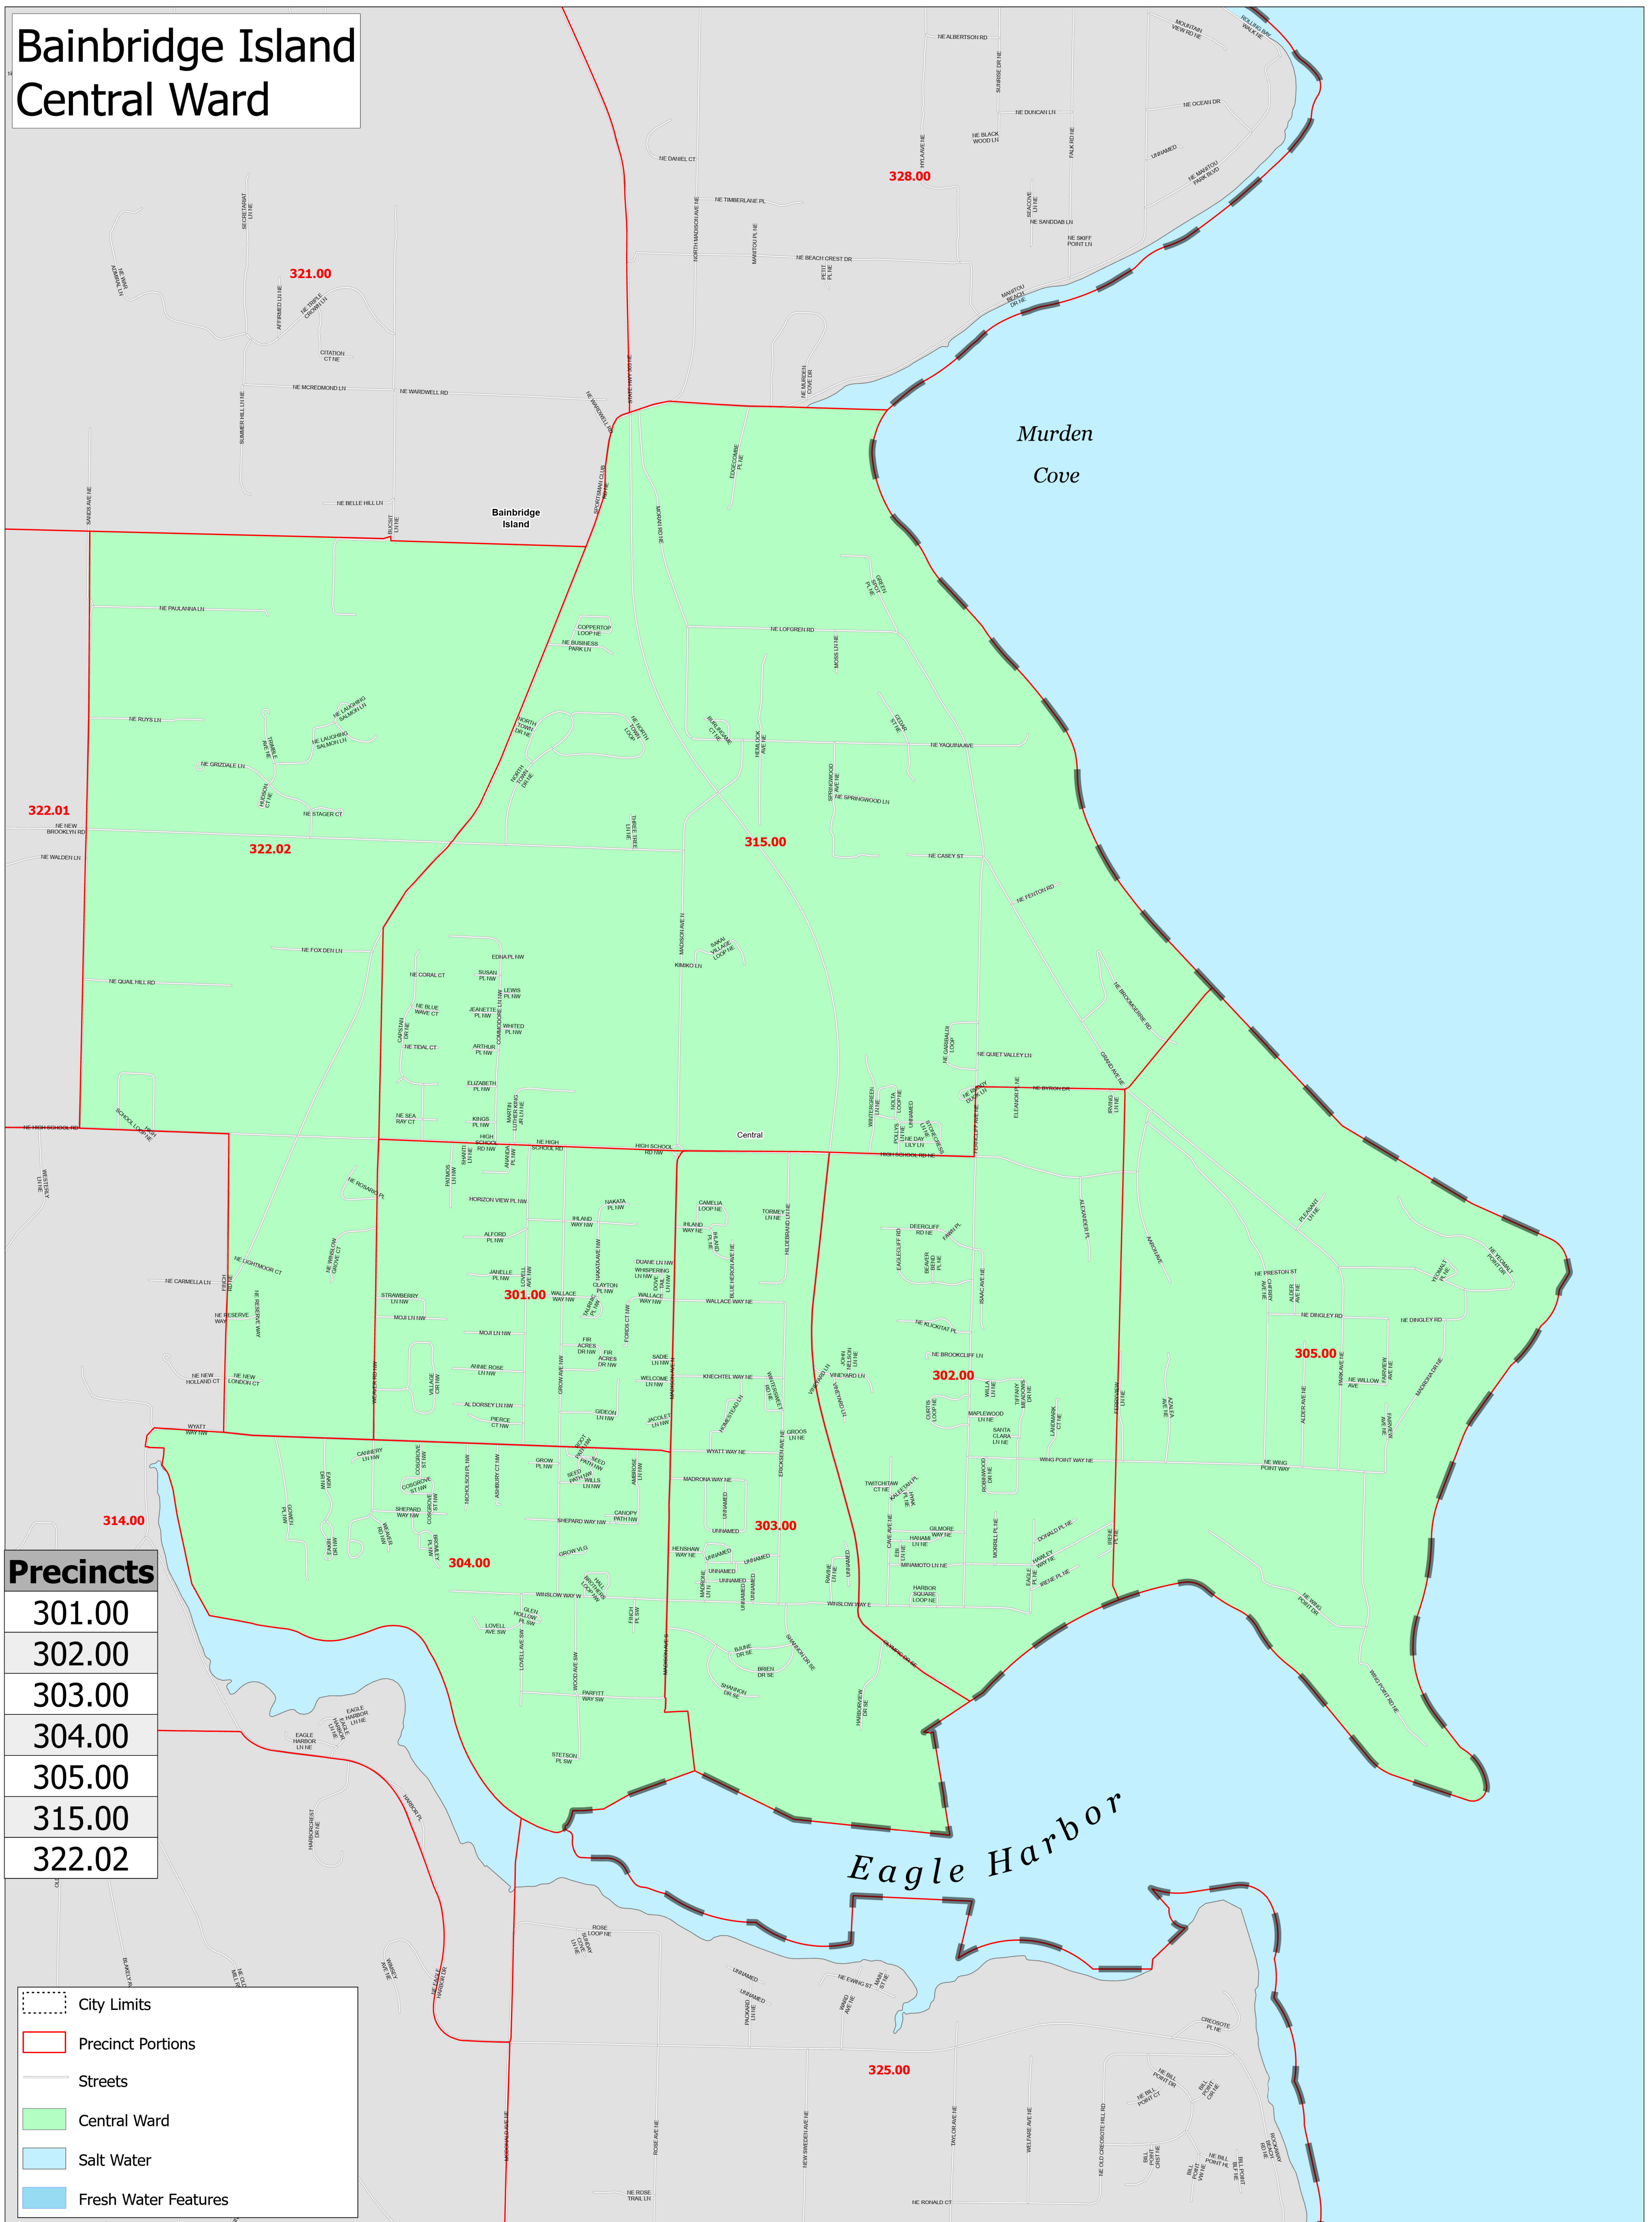

Bainbridge Island Central Ward

Precincts

301.00
302.00
303.00
304.00
305.00
315.00
322.02

- City Limits
- Precinct Portions
- Streets
- Central Ward
- Salt Water
- Fresh Water Features