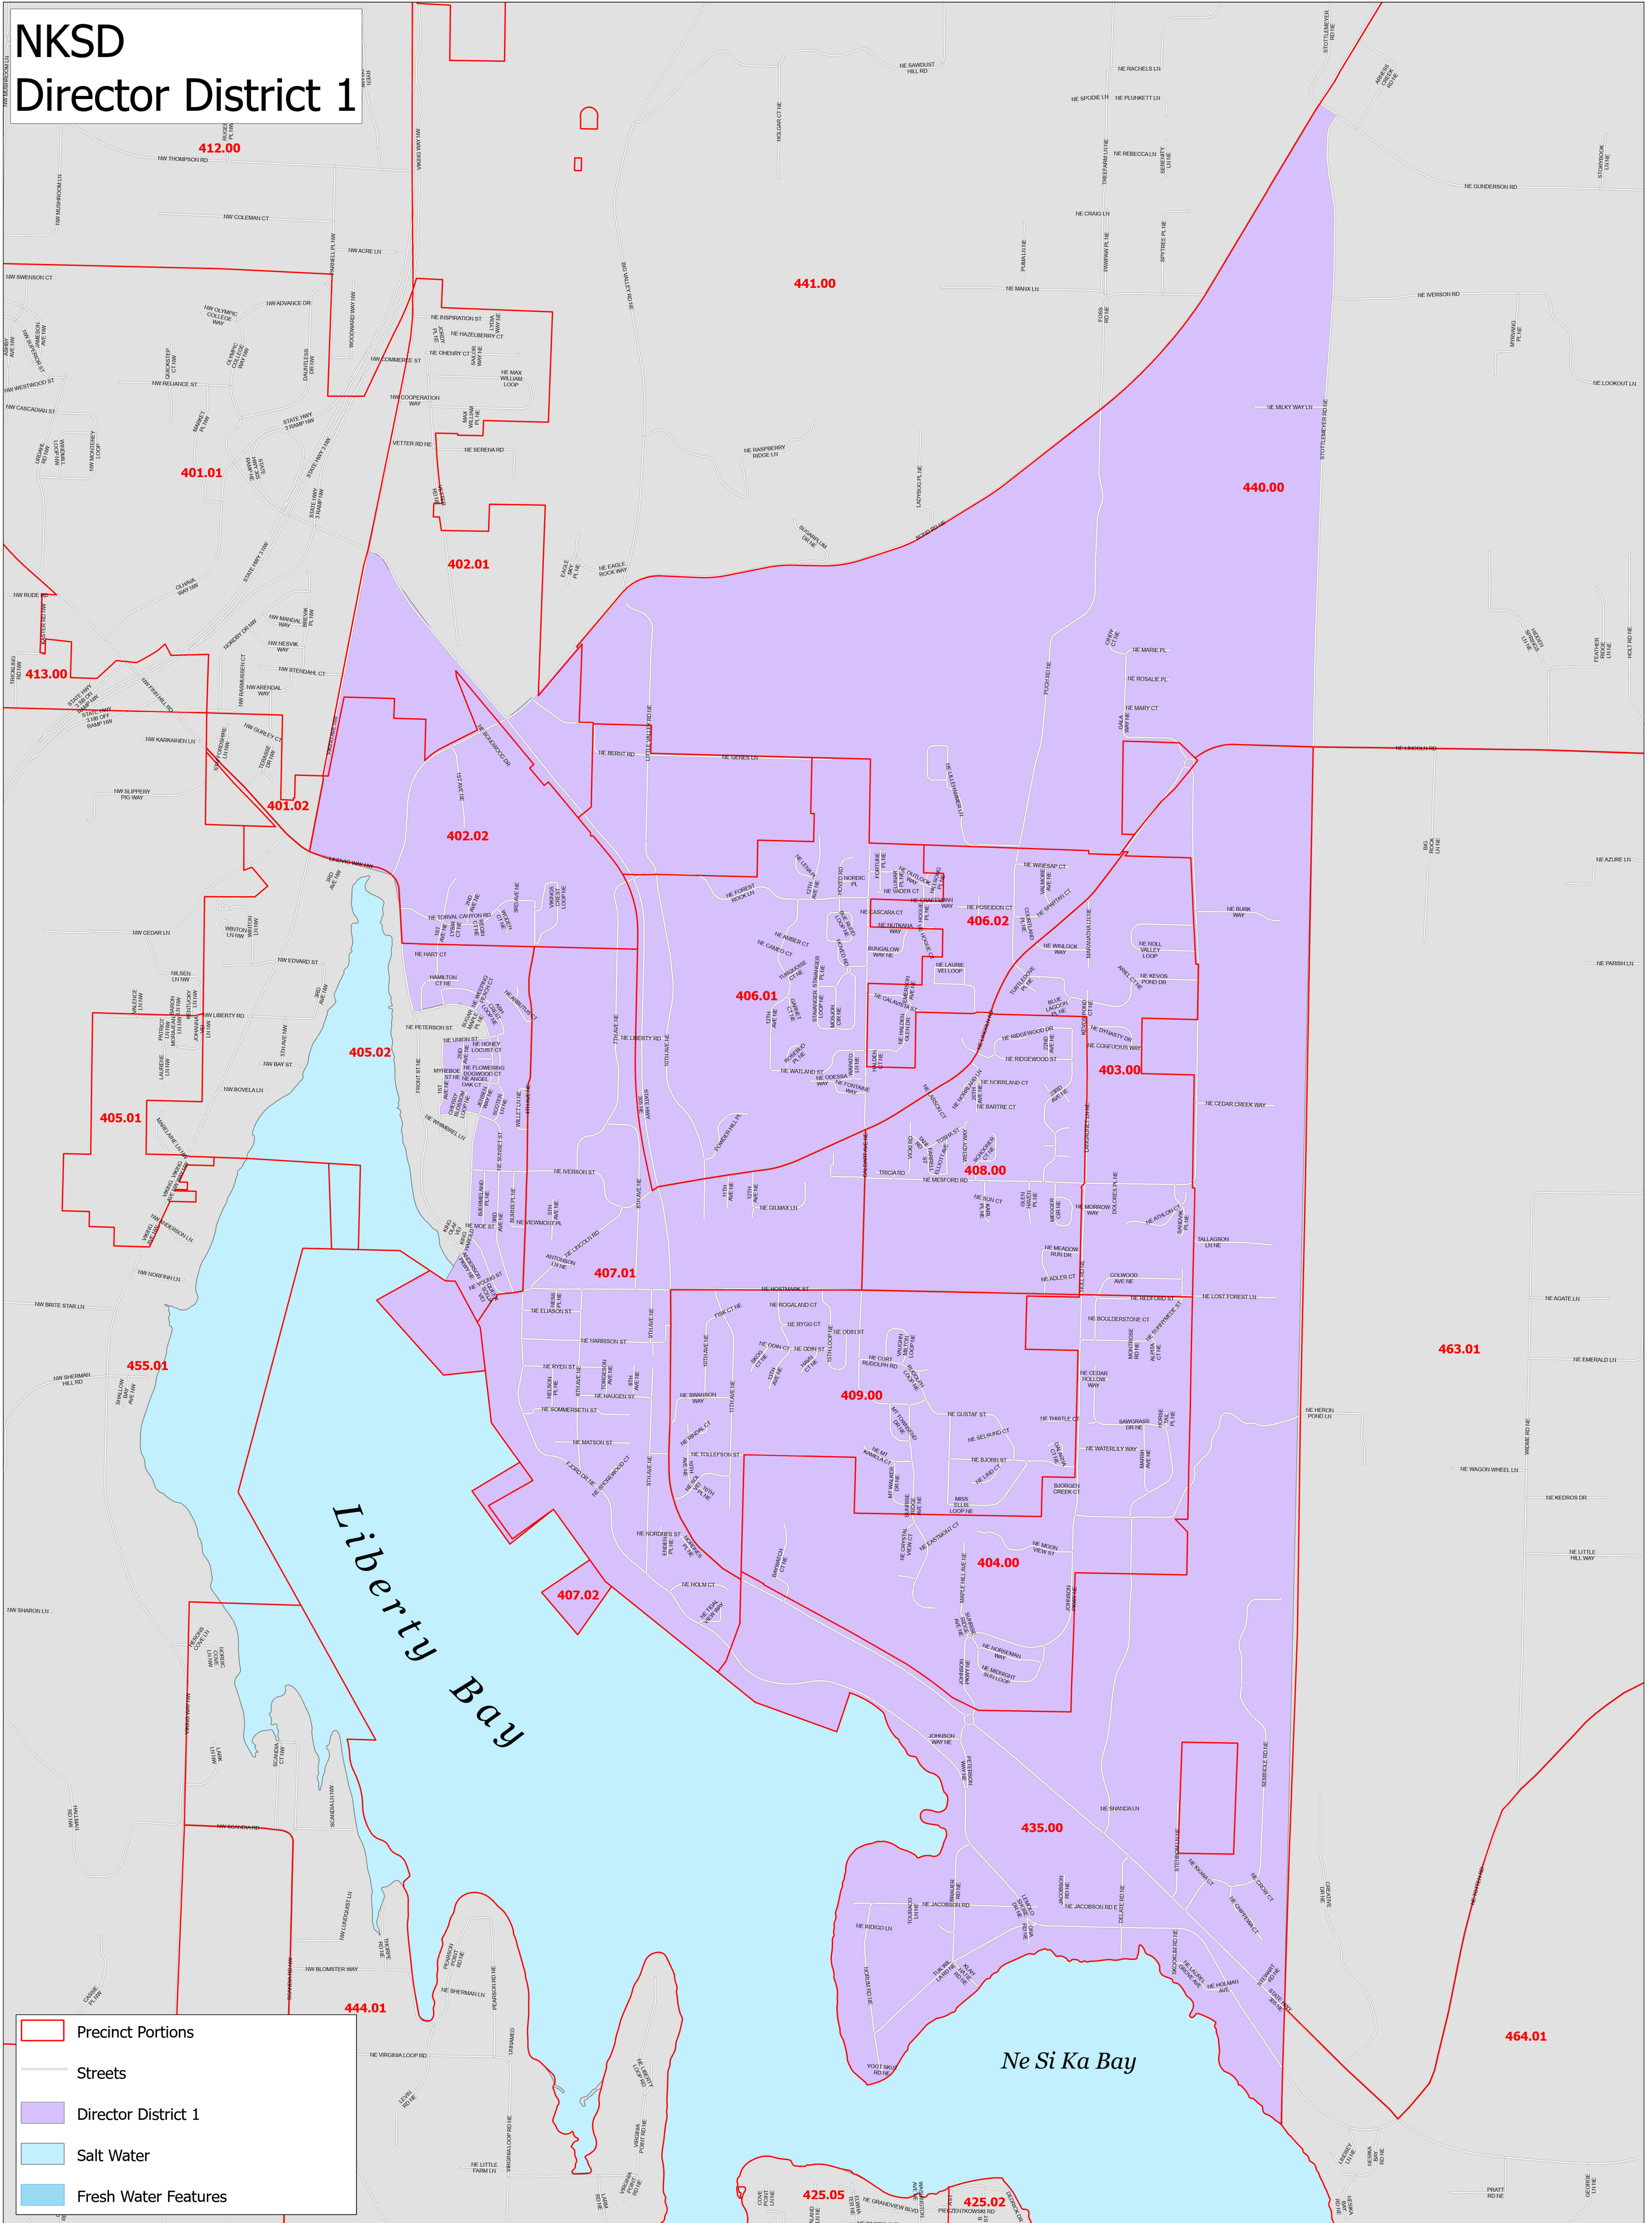

NKSD Director District 1

- Precinct Portions
- Streets
- Director District 1
- Salt Water
- Fresh Water Features