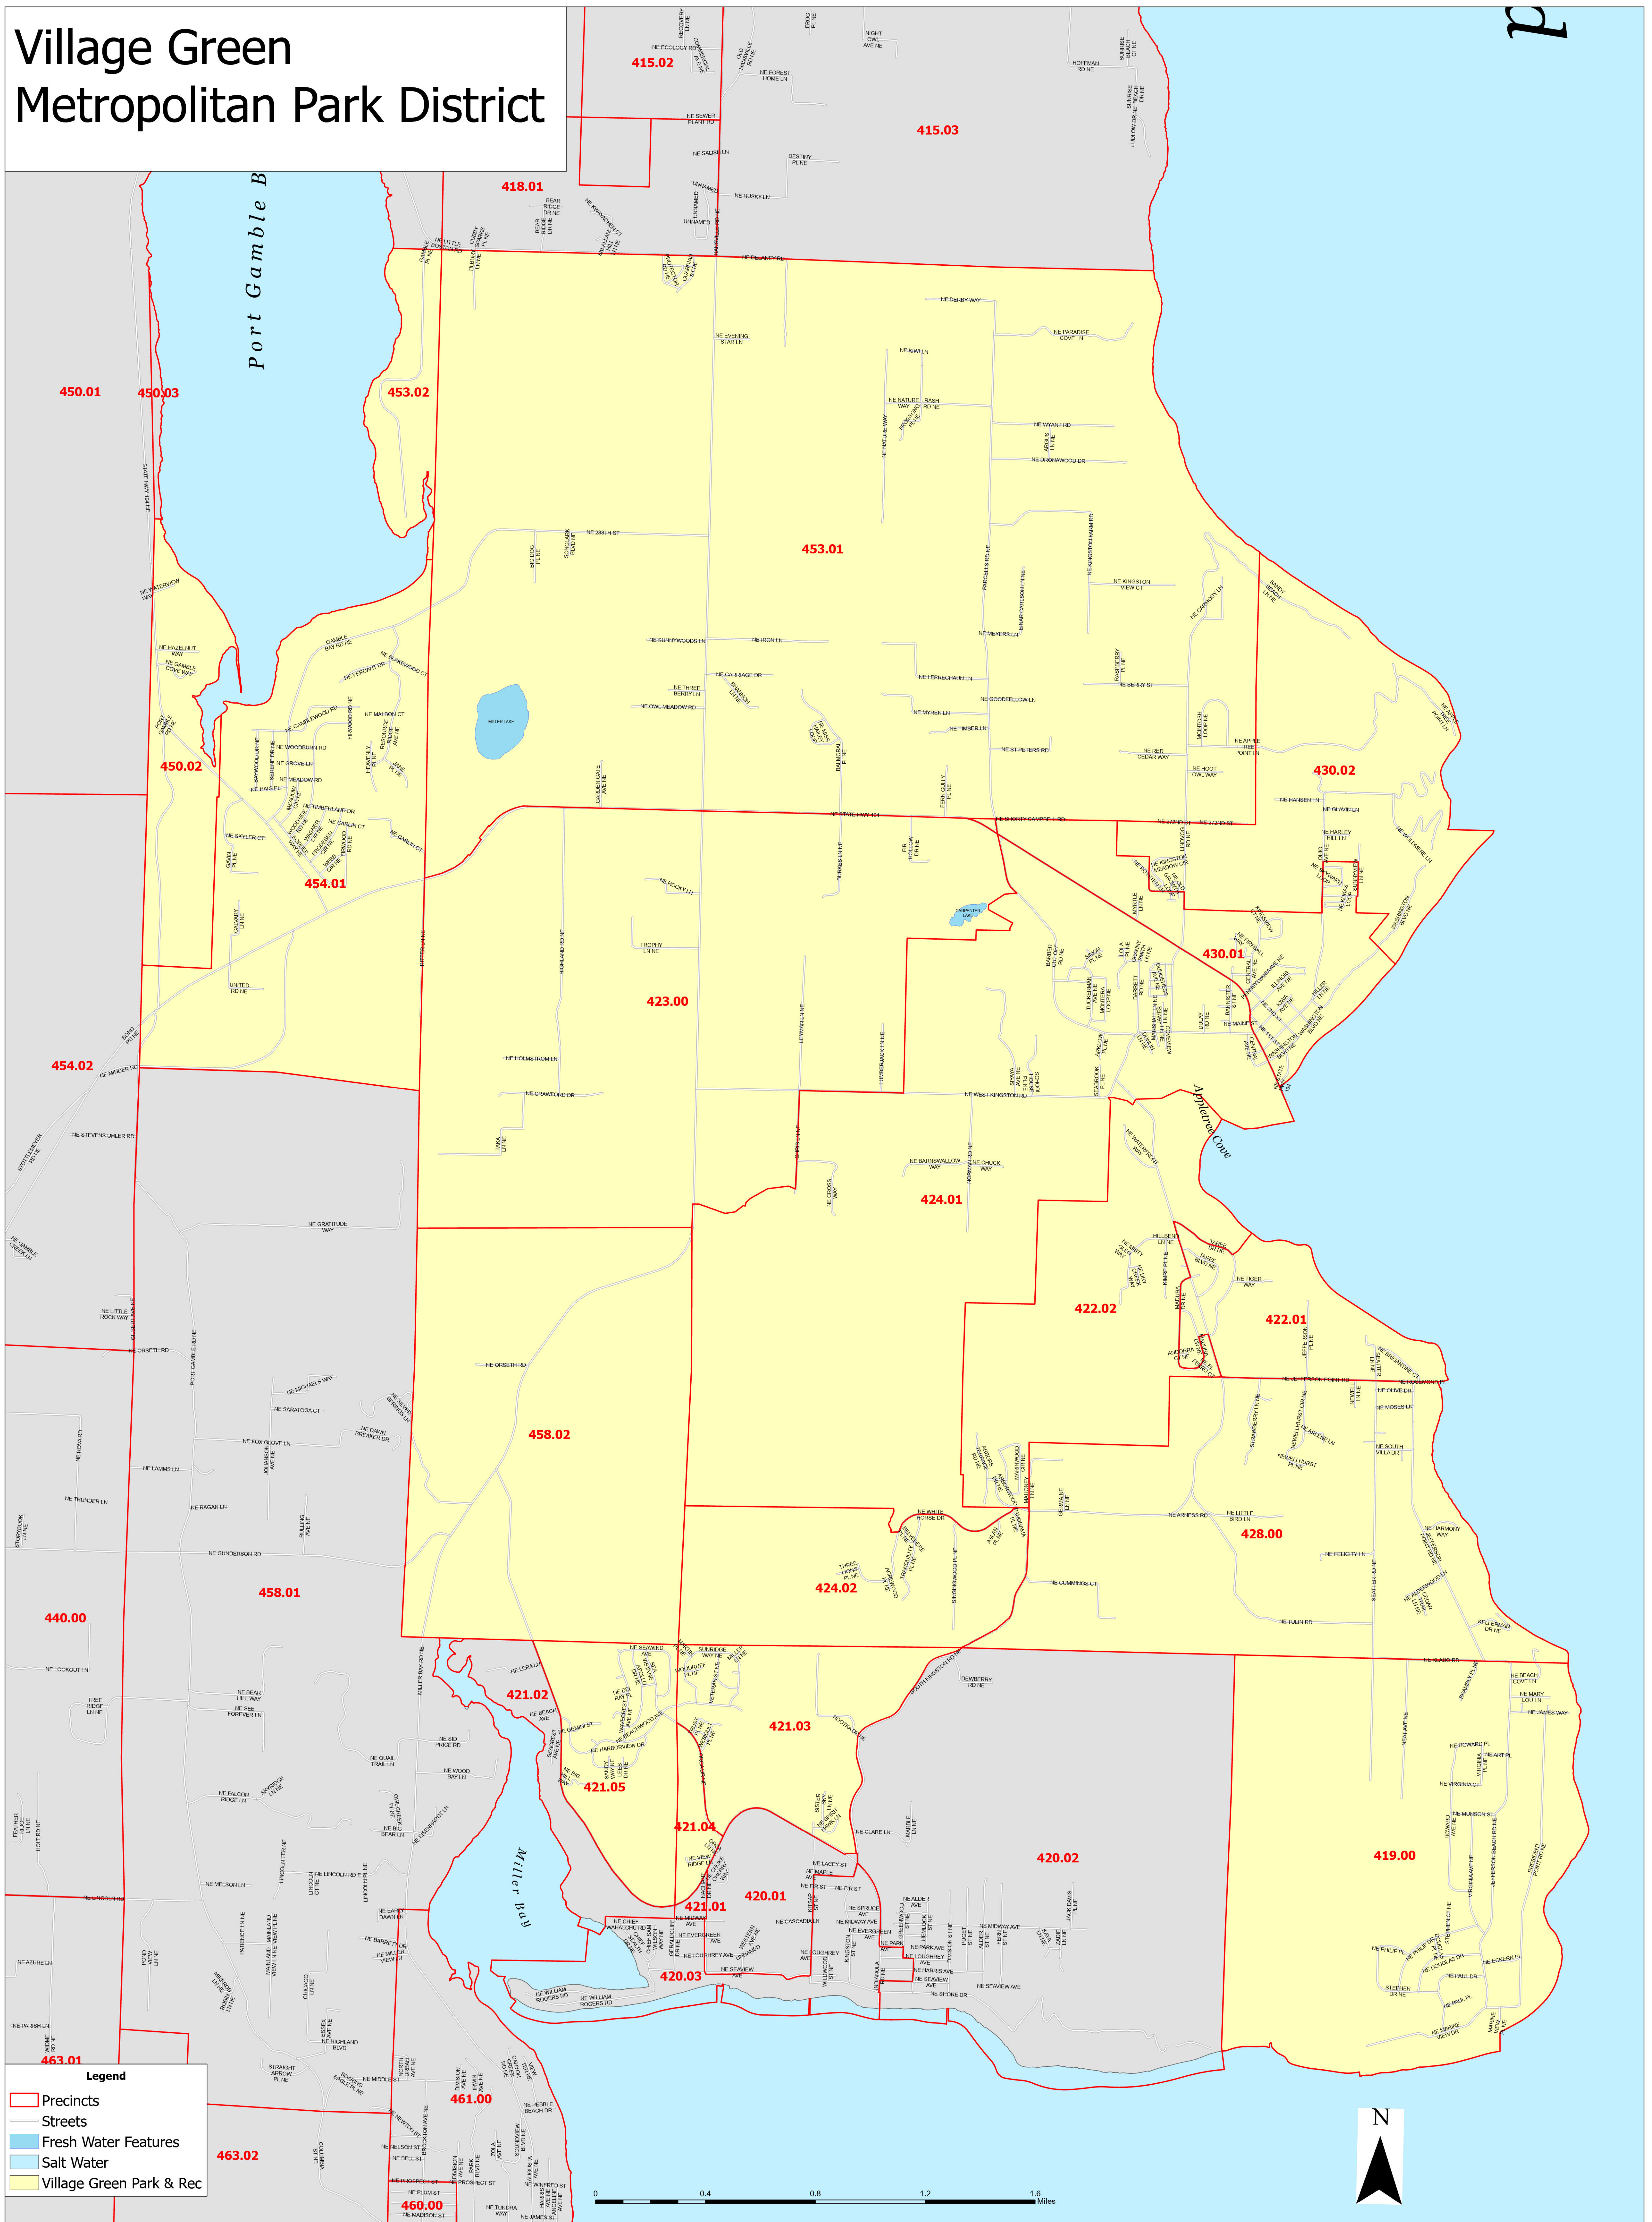

Village Green Metropolitan Park District

Legend

- Precincts
- Streets
- Fresh Water Features
- Salt Water
- Village Green Park & Rec