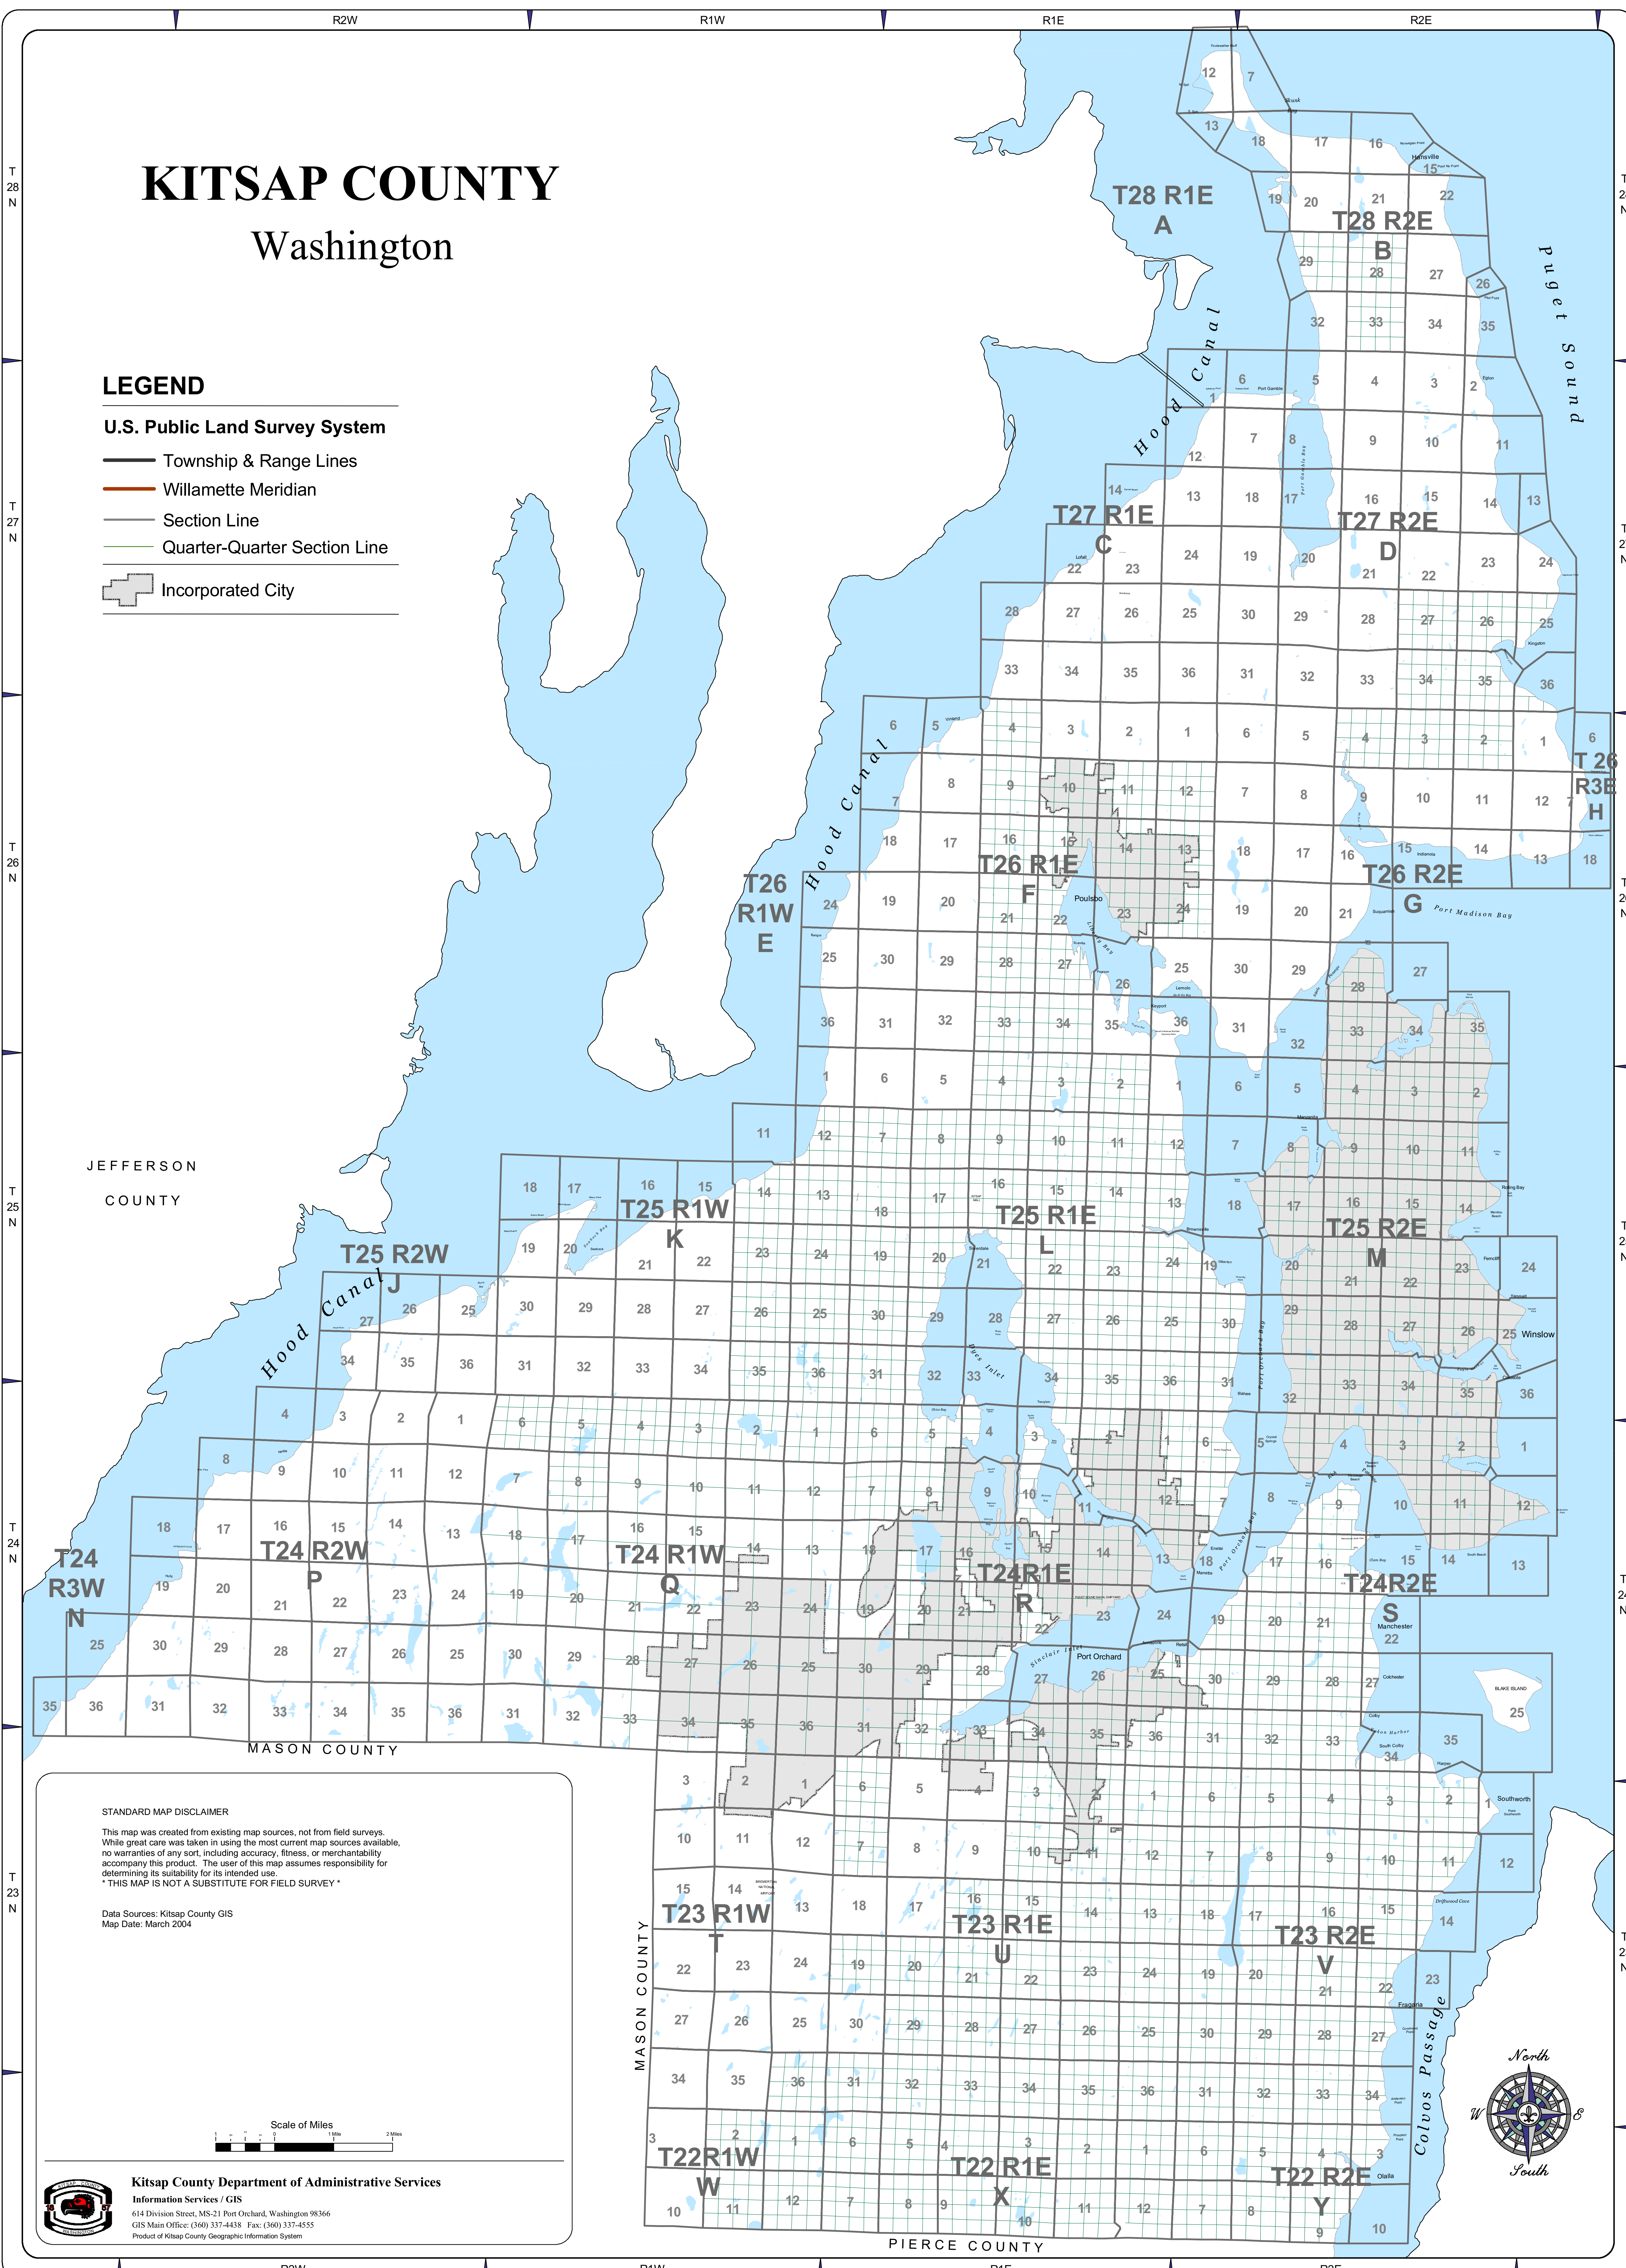

KITSAP COUNTY

Washington

LEGEND

U.S. Public Land Survey System

- Township & Range Lines
- Willamette Meridian
- Section Line
- Quarter-Quarter Section Line
- Incorporated City

JEFFERSON COUNTY

MASON COUNTY

PIERCE COUNTY

STANDARD MAP DISCLAIMER

Kitsap County Department of Administrative Services
Information Services / GIS
614 Division Street, MS-21 Port Orchard, Washington 98366
GIS Main Office: (360) 337-4438 Fax: (360) 337-4555
Product of Kitsap County Geographic Information System