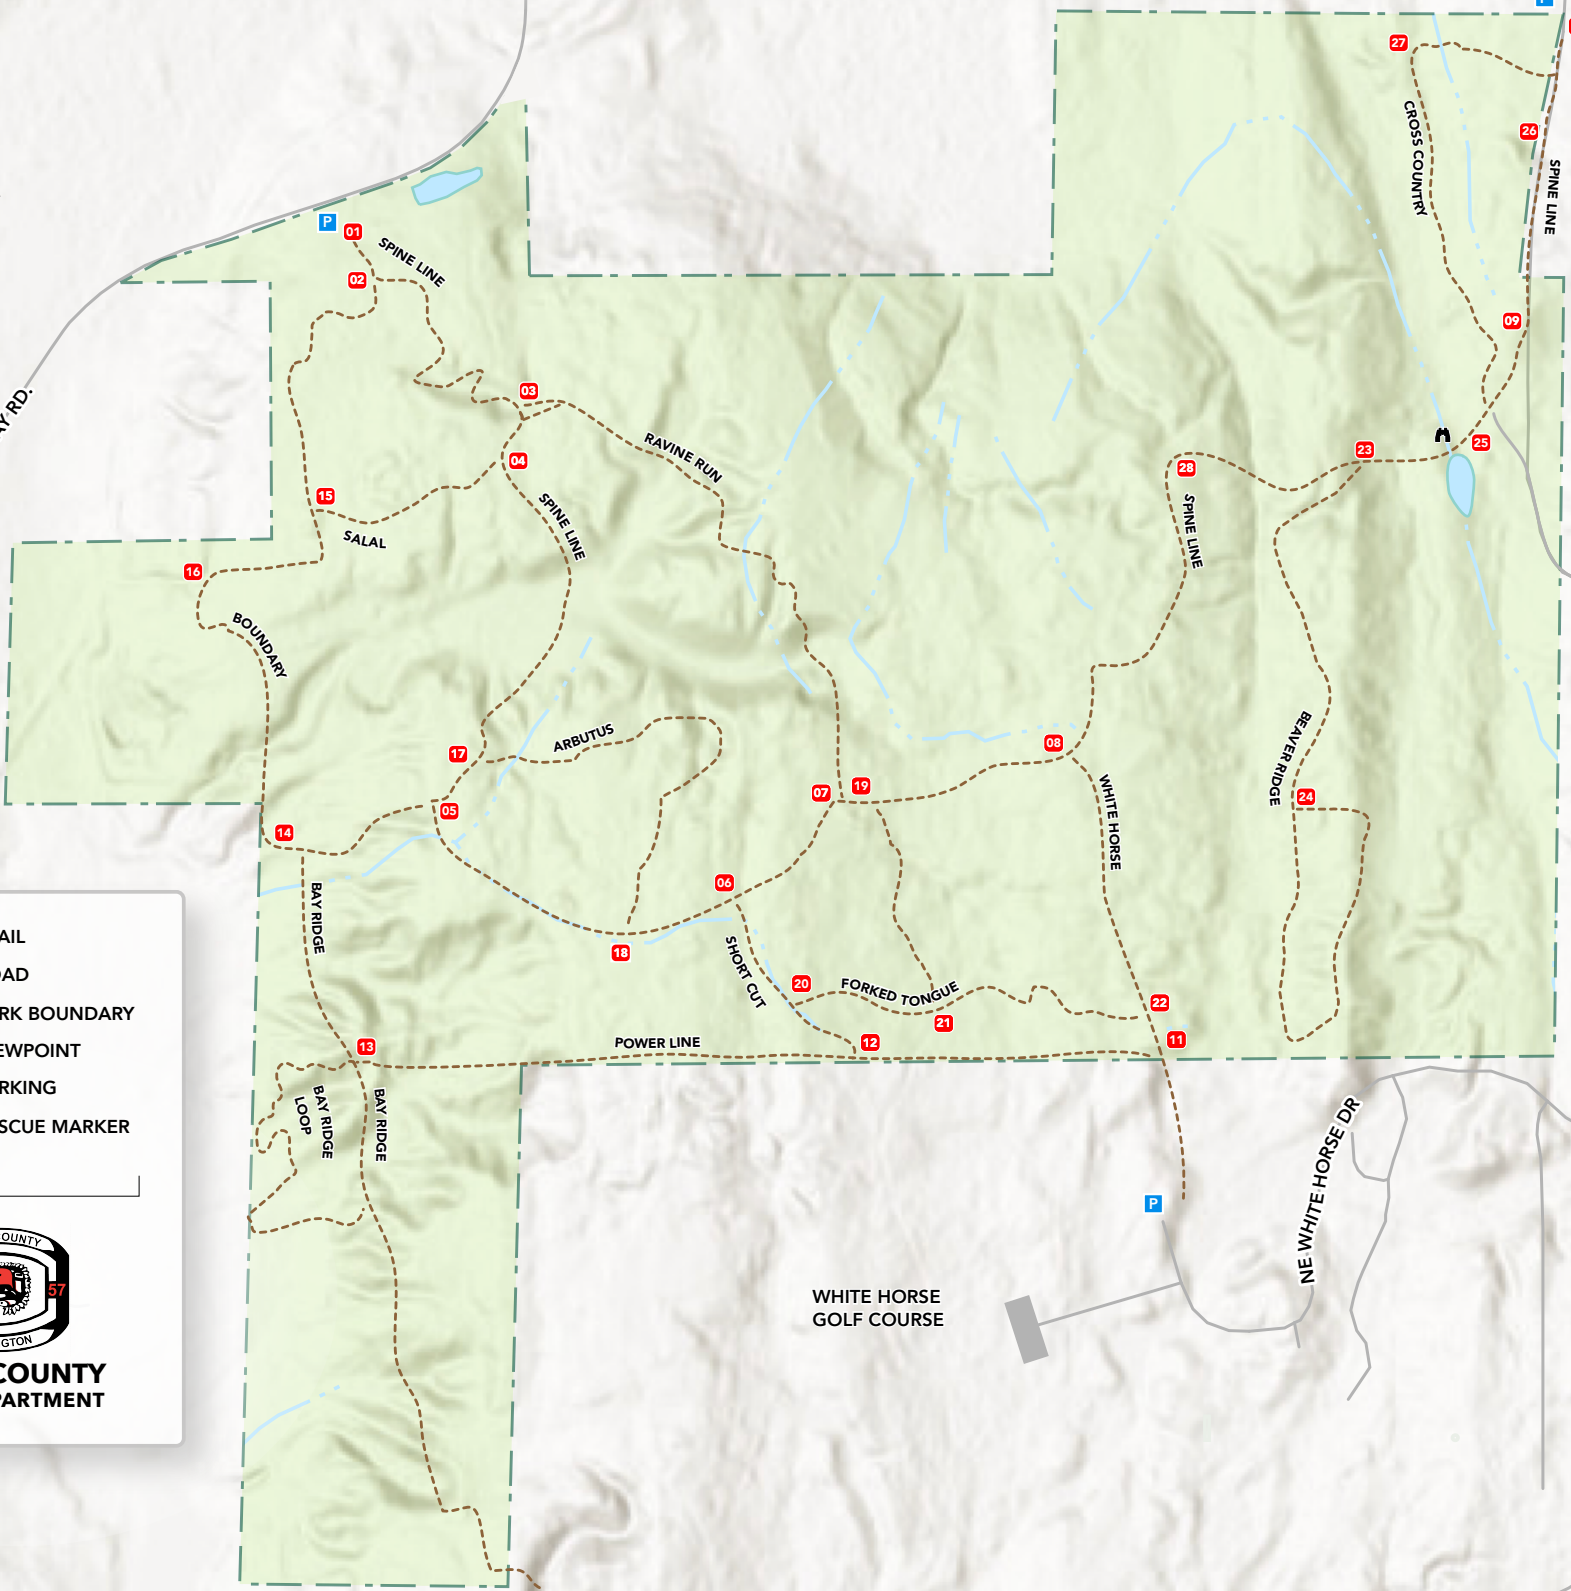

# NORTH KITSAP HERITAGE PARK

NORMAN RD.

MILLER BAY RD.

For Emergency Help, Rescue Trail Markers are placed at trail intersections to identify your location in the park. In an Emergency, Dial 911 and give the dispatcher the Trail Rescue Marker Code nearest you. Example NK-A1

-  TRAIL
-  ROAD
-  PARK BOUNDARY
-  VIEWPOINT
-  PARKING
-  RESCUE MARKER

0.25 mile 

**KITSAP COUNTY**  
PARKS DEPARTMENT

WHITE HORSE GOLF COURSE

NE WHITE HORSE DR

S. KINGSTON RD