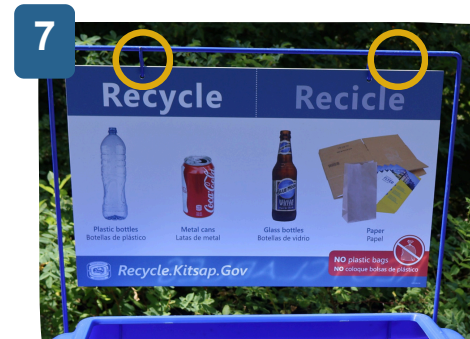

Borrow a Bin

Portable bins setup guide

Open frame
with slots on top

Center bag
inside frame

Pull through

Use both hands, feed top edge of bag through slot

Wrap around

Pull up, wrap bag around bar and corners

Tighten

Hold both sides, pull bag in and down to tighten

Insert sign holder
into frame slots

Hang signs
on hooks

Snap lid
onto frame